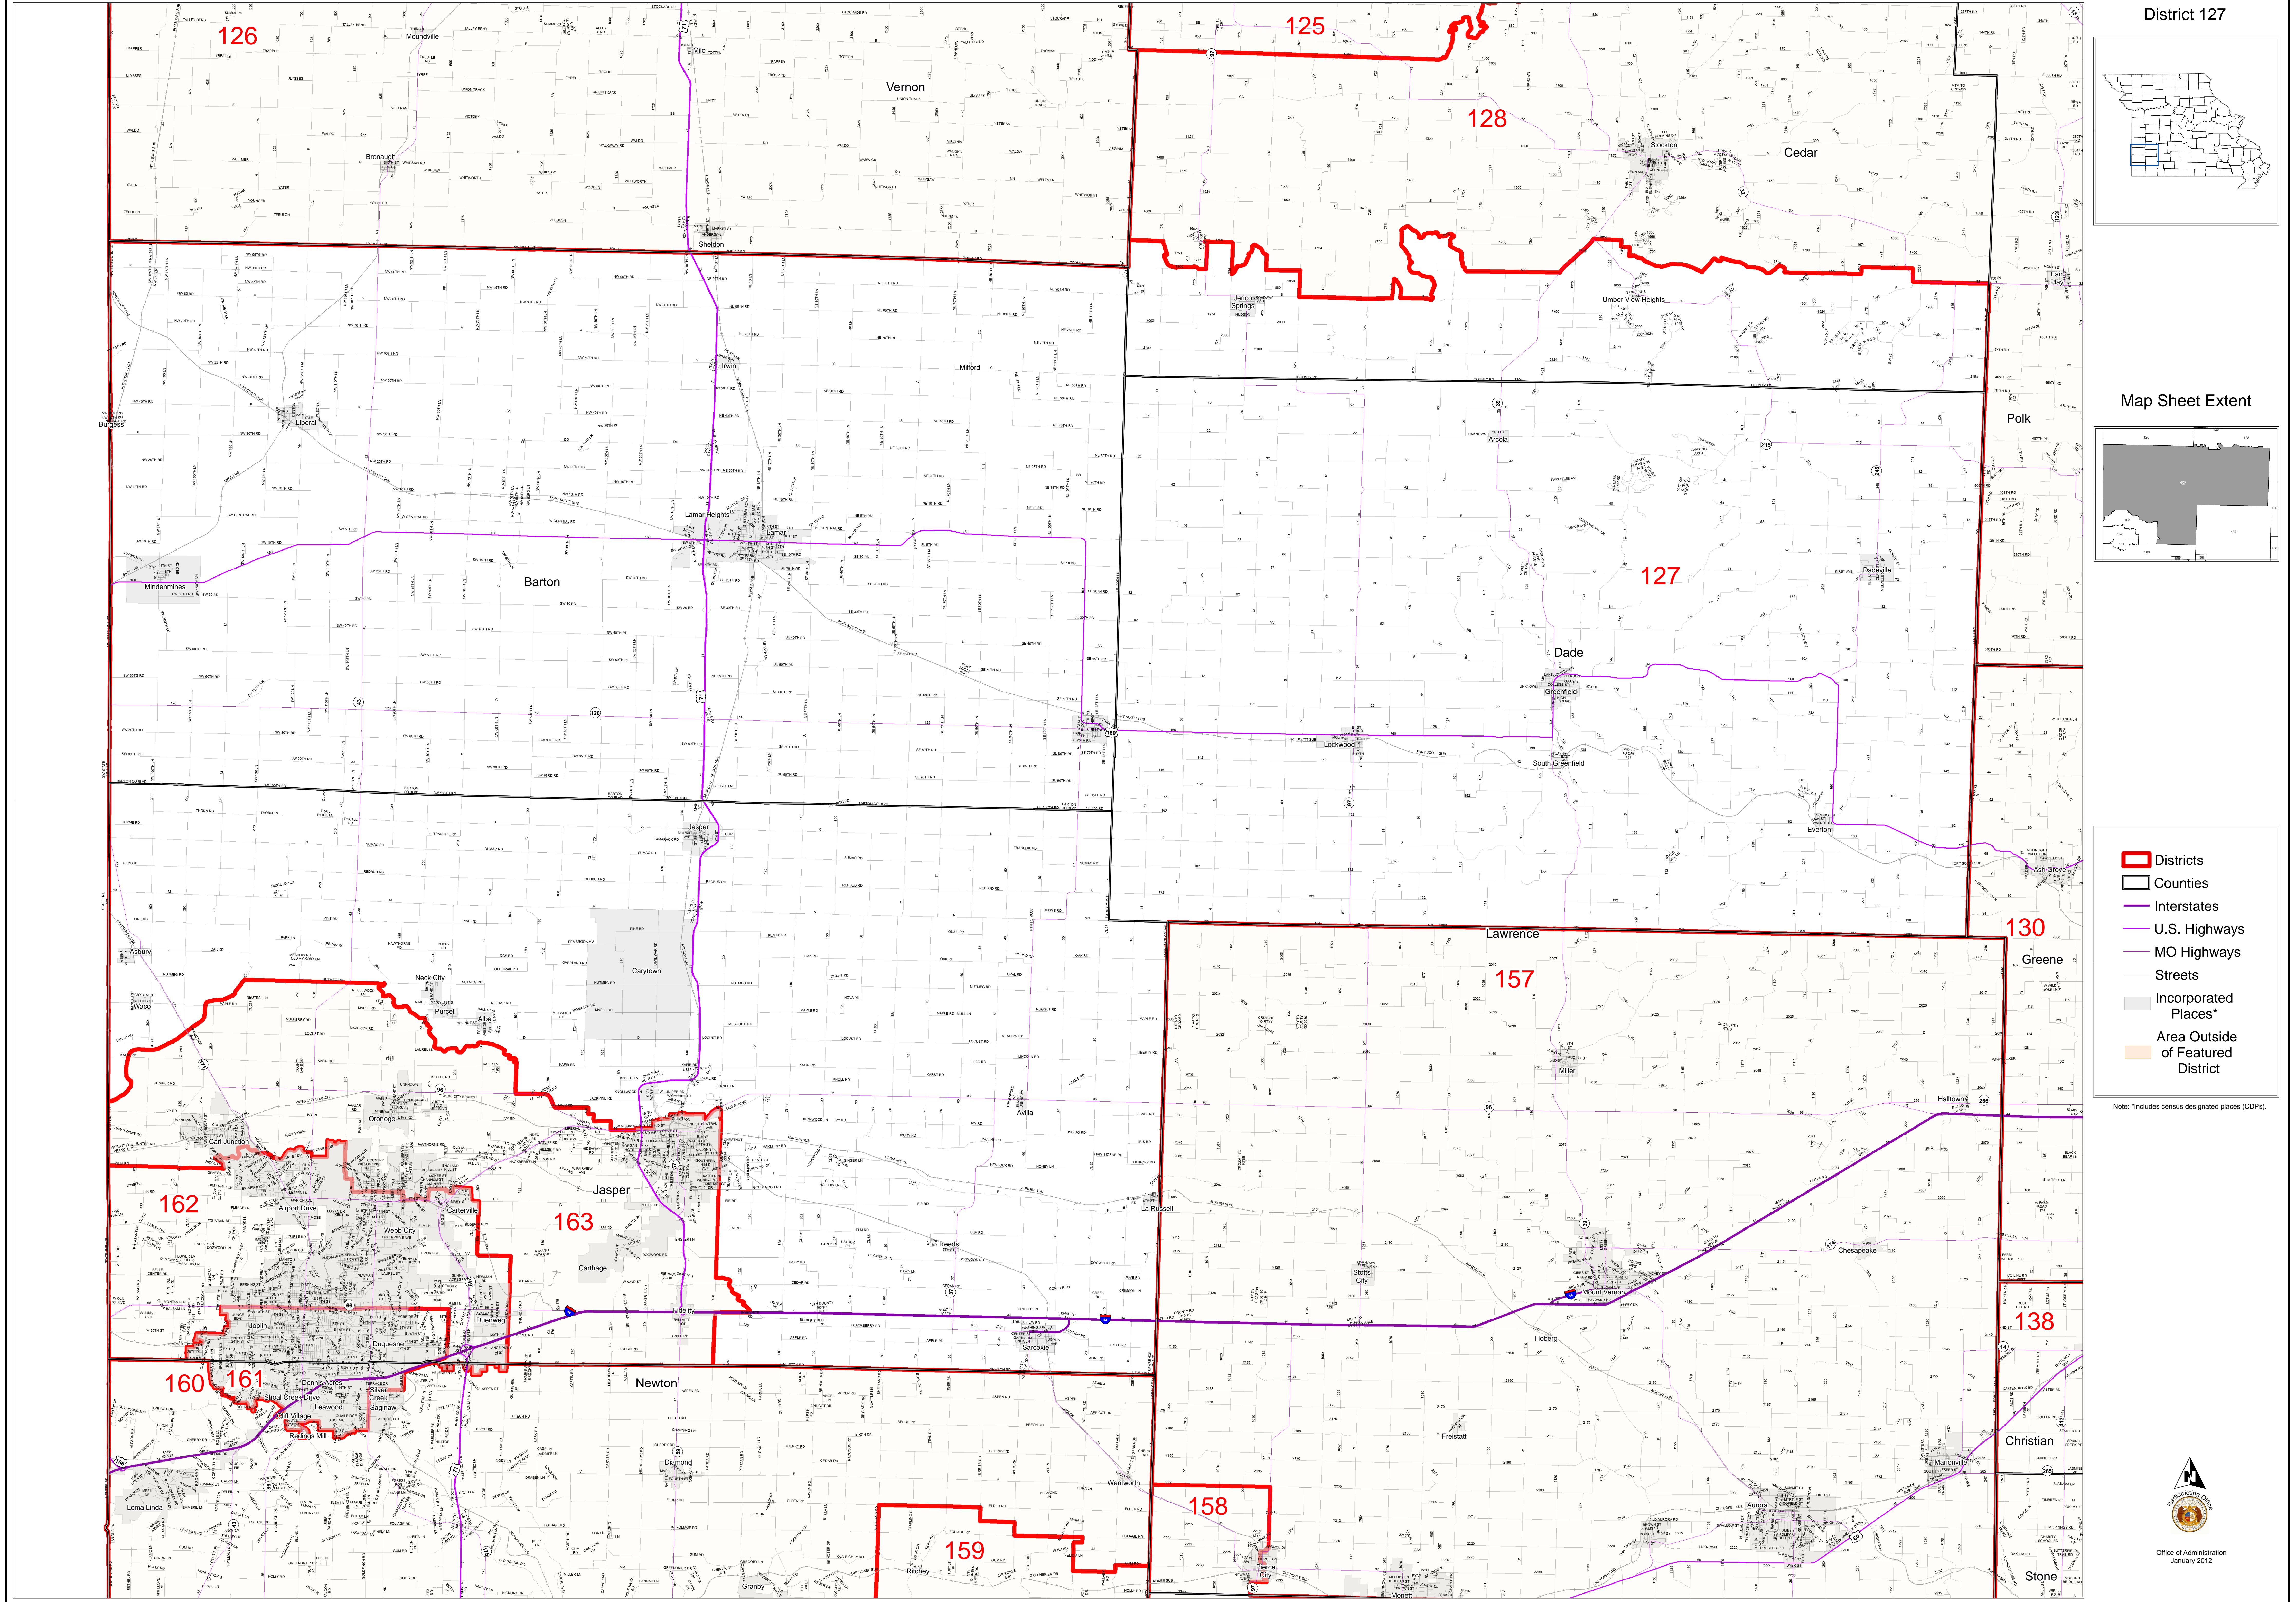

# Missouri State House District Number 127

## House Apportionment Plan 2011

- ▭ Districts
- Counties
- Interstates
- U.S. Highways
- MO Highways
- Streets
- Incorporated Places\*
- Area Outside of Featured District

\*Includes census designated places (CDPs).